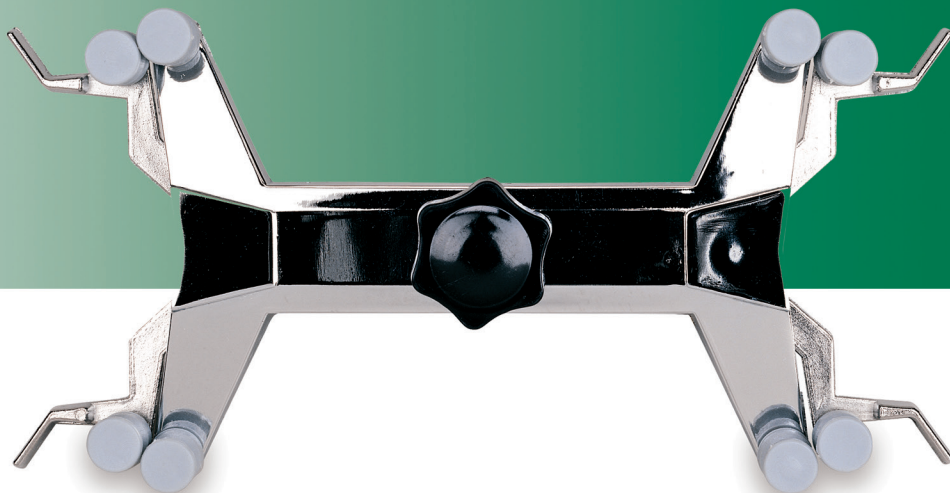

# VEE GEE®

VEE GEE Model 3020 Double Buret Clamps hold two burets from micro to 100ml size. Constructed of chrome plated, zinc-aluminum alloy for durability, the unit is simple to operate -- compress the scissor-like mechanism, insert buret, and release. Numbers and graduations on burets are easy to read. Attach easily to support rods with a convenient hook clamp. Knob for tightening is on the front for easy access.

## Clamps

VEE GEE®, Buret, Double

Cat. No.	Style	Max. Buret Size
3020	Double	100ml